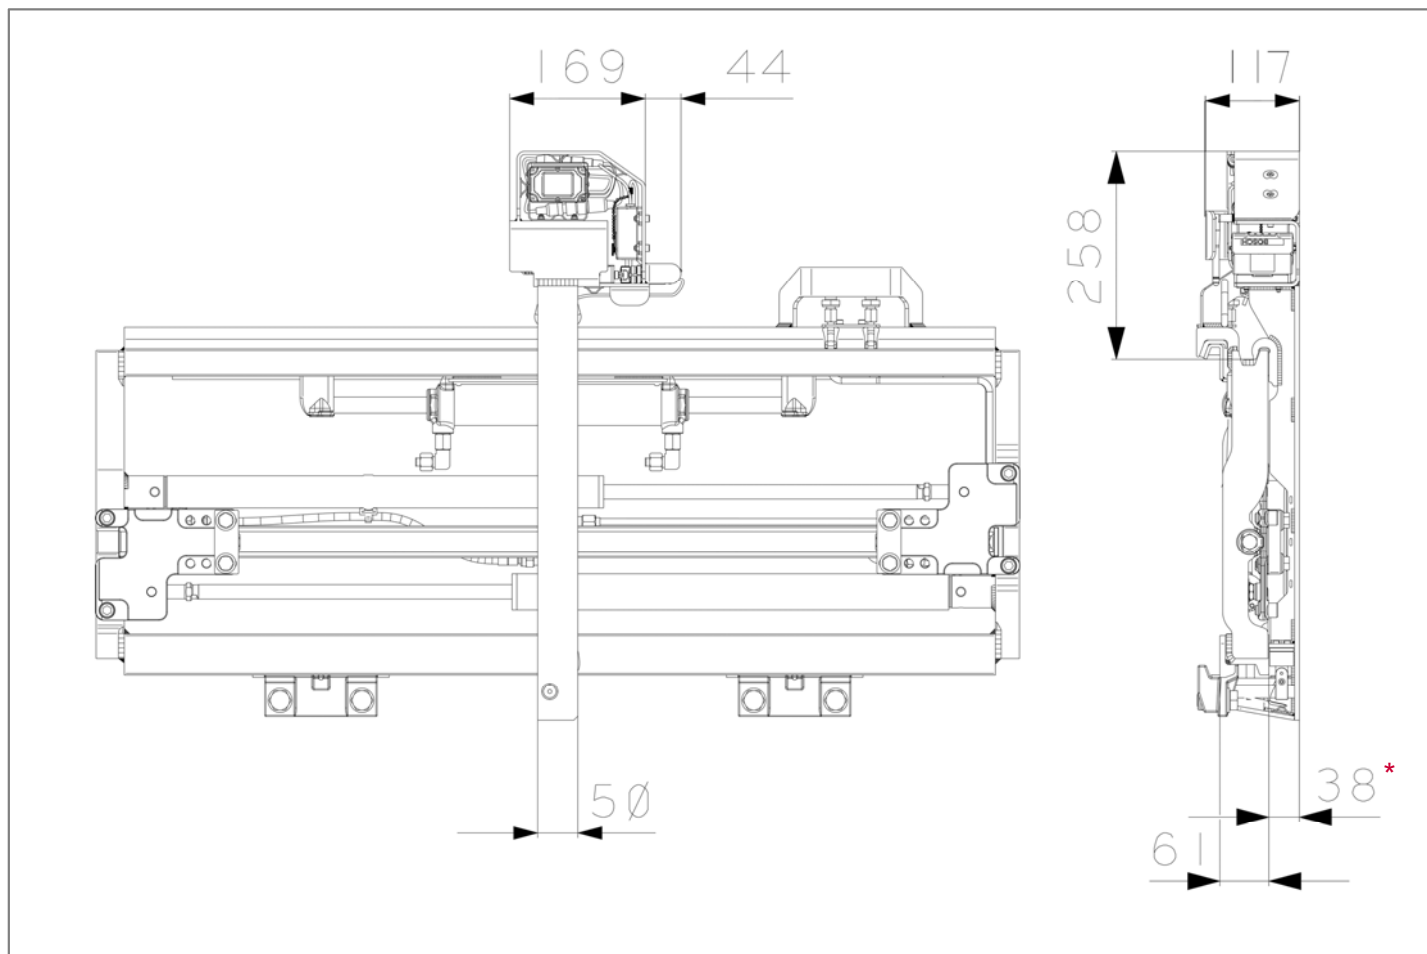

# Fork positioner MZ with Easy-FORK front camera and line laser

\* To be equipped only with forks having thickness 40 mm or thicker.  
Da utilizzare solo con forche di spessore 40 mm o superiore.