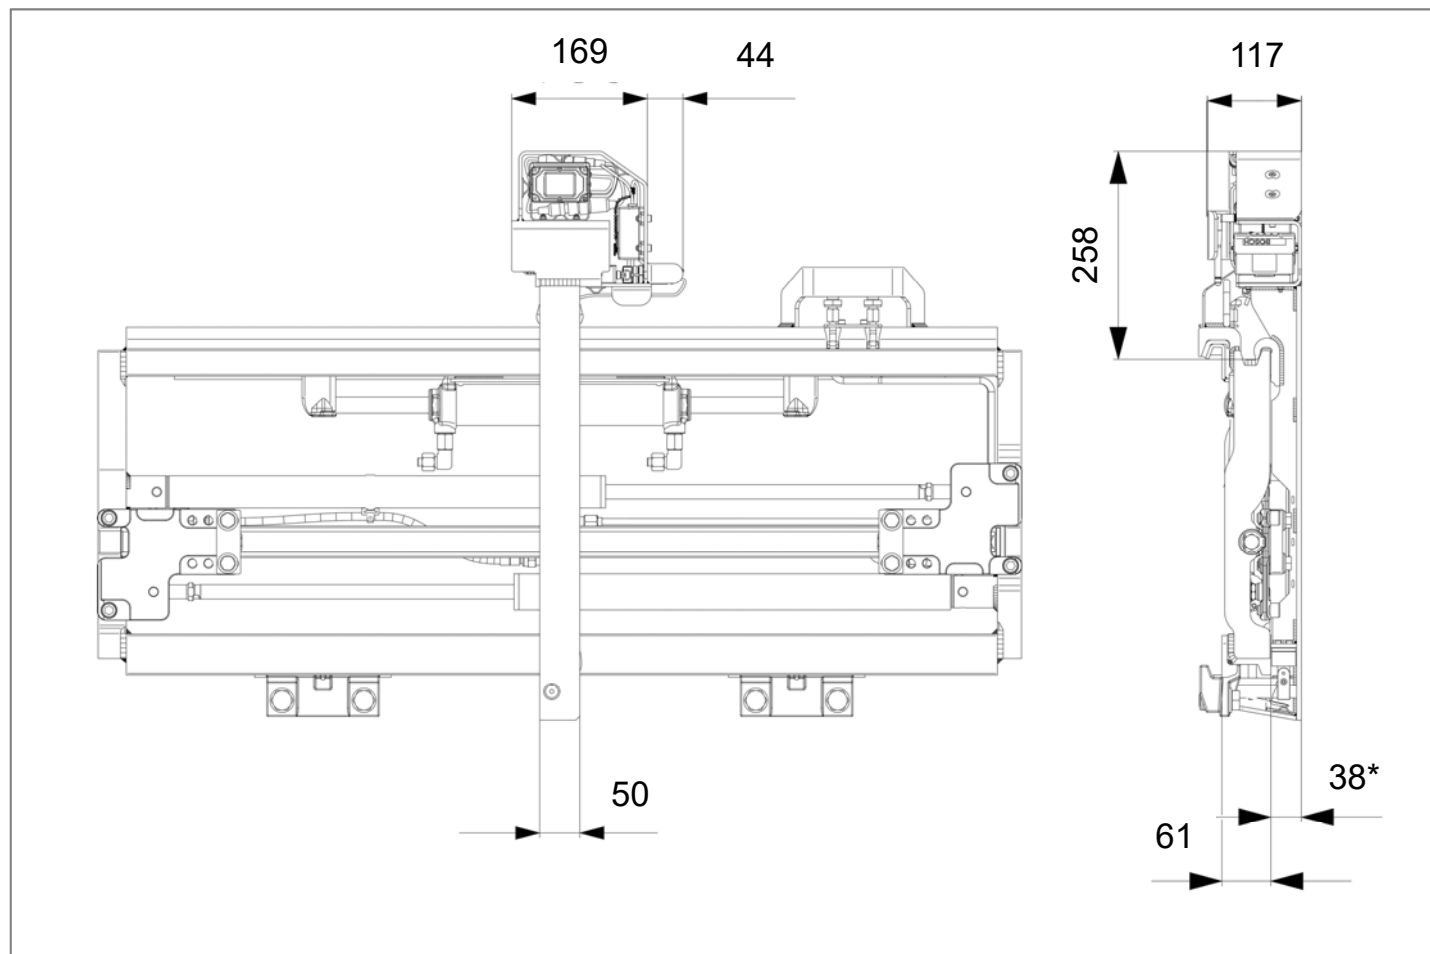

Fork positioner MZ with Easy-FORK front camera and line laser

* To be equipped only with forks having thickness 40 mm (1.6") or thicker.
Da utilizzare solo con forche di spessore 40 mm o superiore.